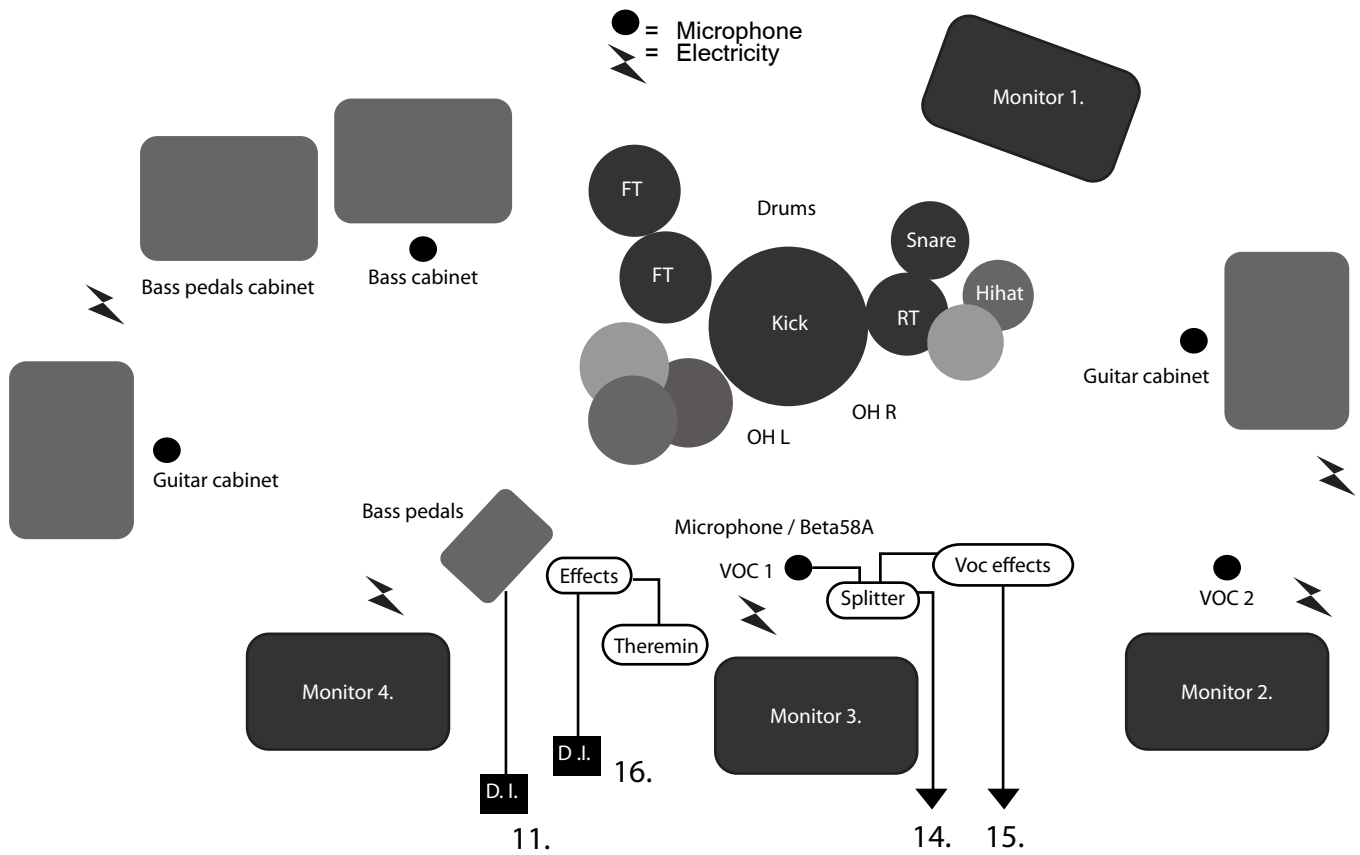

TUVALU Stage Map & Technical Rider 2009

Channel	Instrument/ Microphone	Monitor
01. Kick	Beta 52/AKG D112	1,4
02. Snare	SM57	-
03. Hihat	Kond	-
04. RT	MD421/SM57	-
05. FT	MD421/SM57	-
06. FT	MD421/SM57	-
07. OH L	Kond	-
08. OH R	Kond	-
09. BASS D.I.	XLR	1
10. BASS mic	D112/MD421	1
11. Bass Pedal	D.I.	no monitoring
12. GTR AMP1	MD 421/SM57	1,2,3,4,
13. GTR AMP2	MD 421/SM57	2
14. VOC 1 clean	XLR	1,2,3,4,
15. VOC 1 effects	XLR	no monitoring
16. Theremin	D.I.	1,2,3,4,
17. VOC 2	SM**	2,